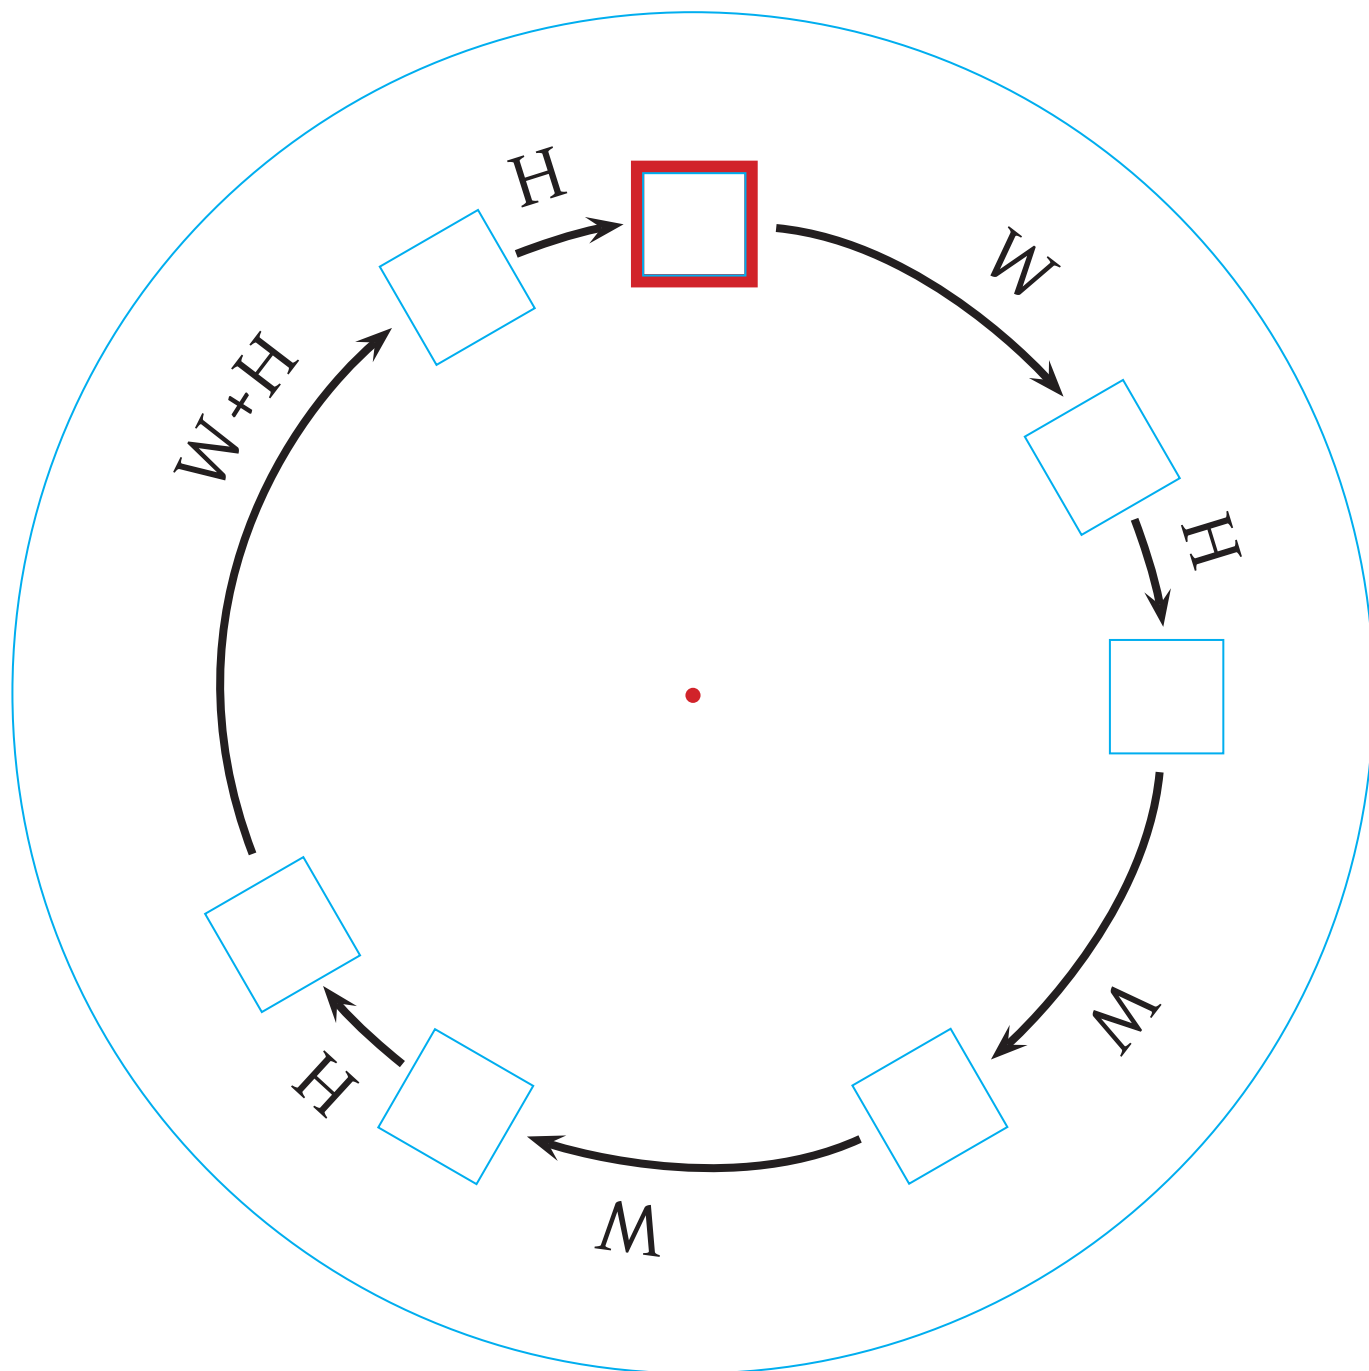

Major scale cheat sheet

Align the base note with the red square.

Print out twice if you want to use with sharp and flat keys. Cut along the blue lines, punch a hole in the middle and combine with one of the note name circles with a clip

Natural minor scale cheat sheet

Align the base note with the red square.

Print out twice if you want to use with sharp and flat keys.

Harmonic minor scale cheat sheet

Align the base note with the red square.

Print out twice if you want to use with sharp and flat keys.

Melodic minor scale cheat sheet

Align the base note with the red square.

Print out twice if you want to use with sharp and flat keys.

Note names flat keys