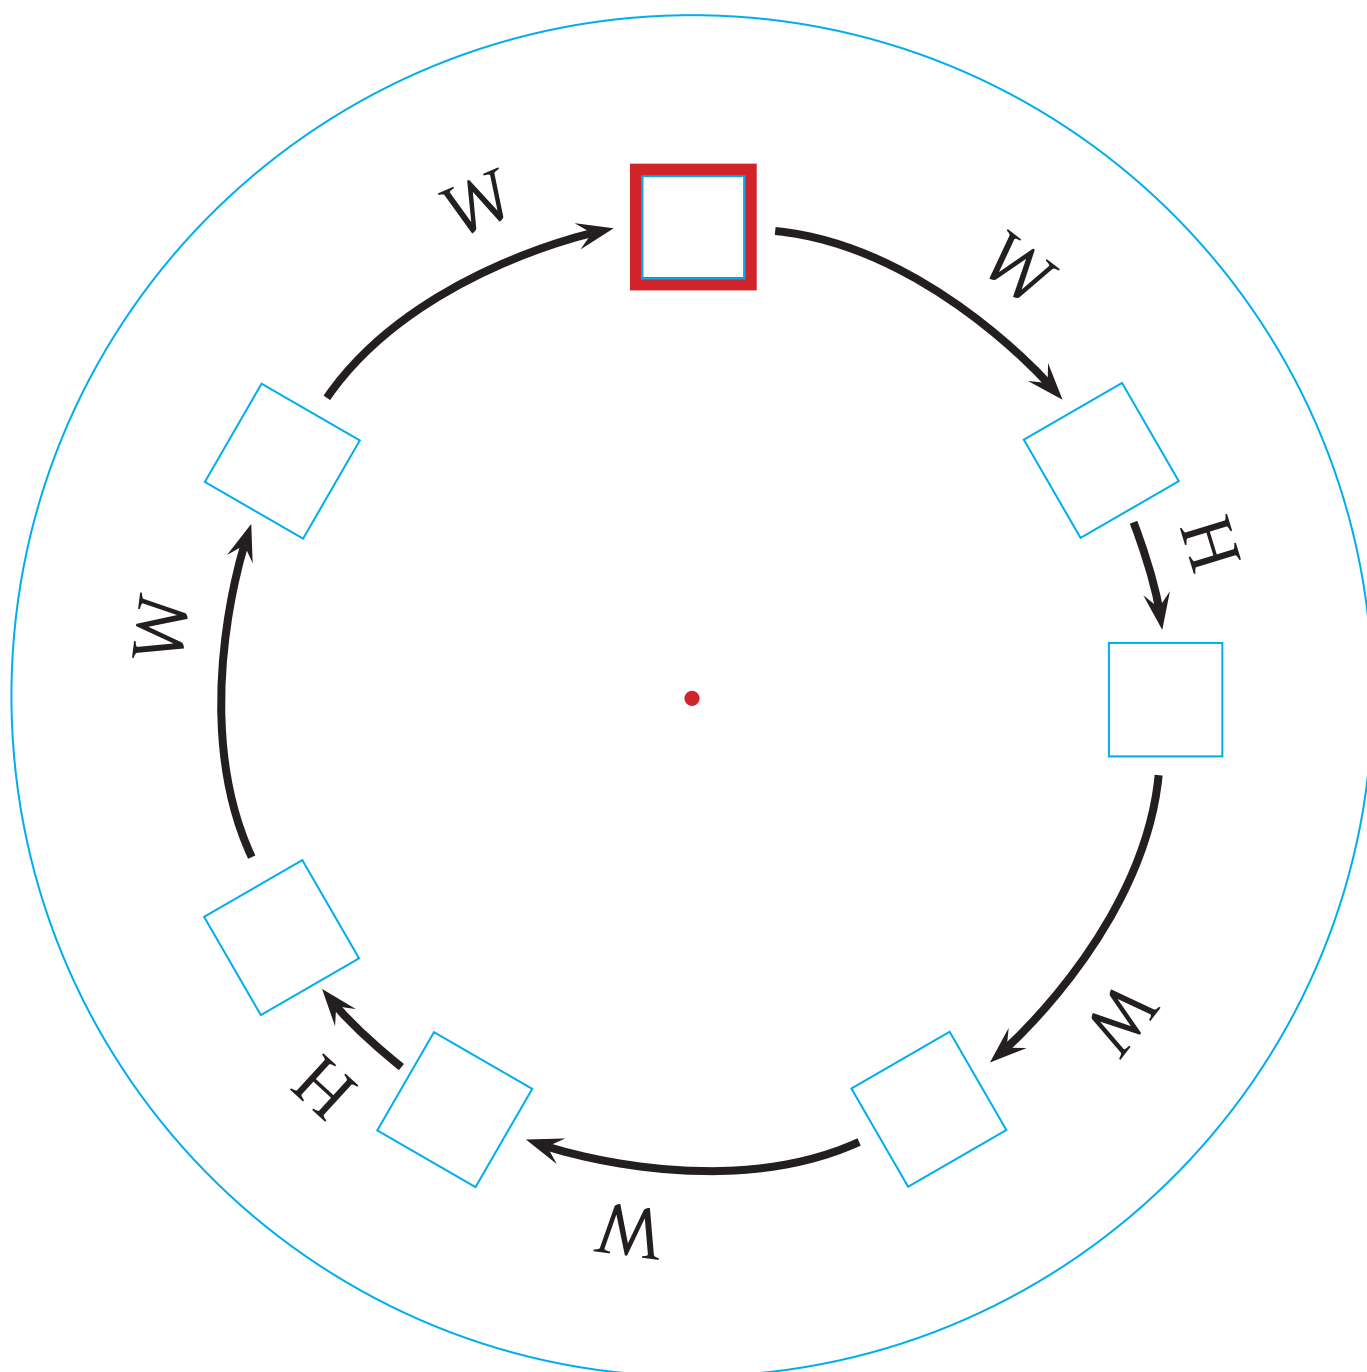

Major scale cheat sheet

Align the base note with the red square.

Print out twice if you want to use with sharp and flat keys. Cut along the blue lines, punch a hole in the middle and combine with one of the note name circles with a clip

Natural minor scale cheat sheet

Align the base note with the red square.

Print out twice if you want to use with sharp and flat keys.

Harmonic minor scale cheat sheet

Align the base note with the red square.

Print out twice if you want to use with sharp and flat keys.

Melodic minor scale cheat sheet

Align the base note with the red square.

Print out twice if you want to use with sharp and flat keys.

Note names flat keys