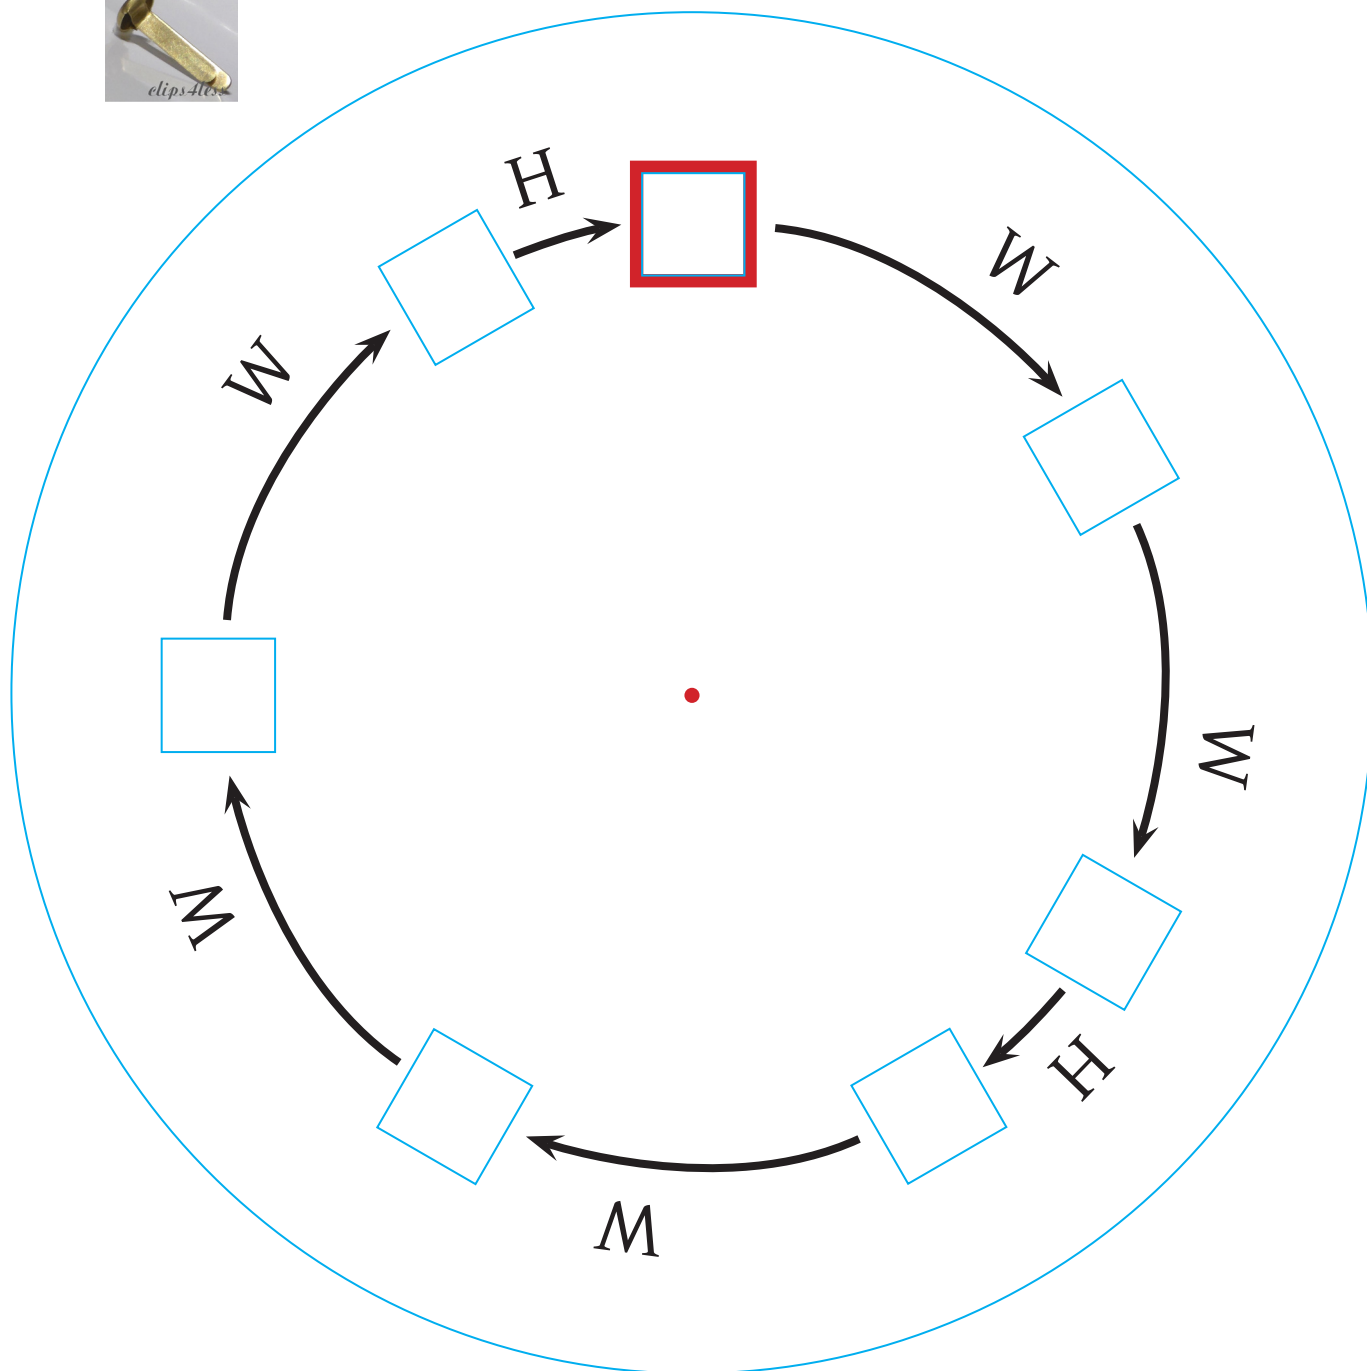

Major scale cheat sheet

Align the base note with the red square.

Print out twice if you want to use with sharp and flat keys. Cut along the blue lines, punch a hole in the middle and combine with one of the note name circles with a clip

Natural minor scale cheat sheet

Align the base note with the red square.

Print out twice if you want to use with sharp and flat keys.

Harmonic minor scale cheat sheet

Align the base note with the red square.

Print out twice if you want to use with sharp and flat keys.

Melodic minor scale cheat sheet

Align the base note with the red square.

Print out twice if you want to use with sharp and flat keys.

Note names flat keys