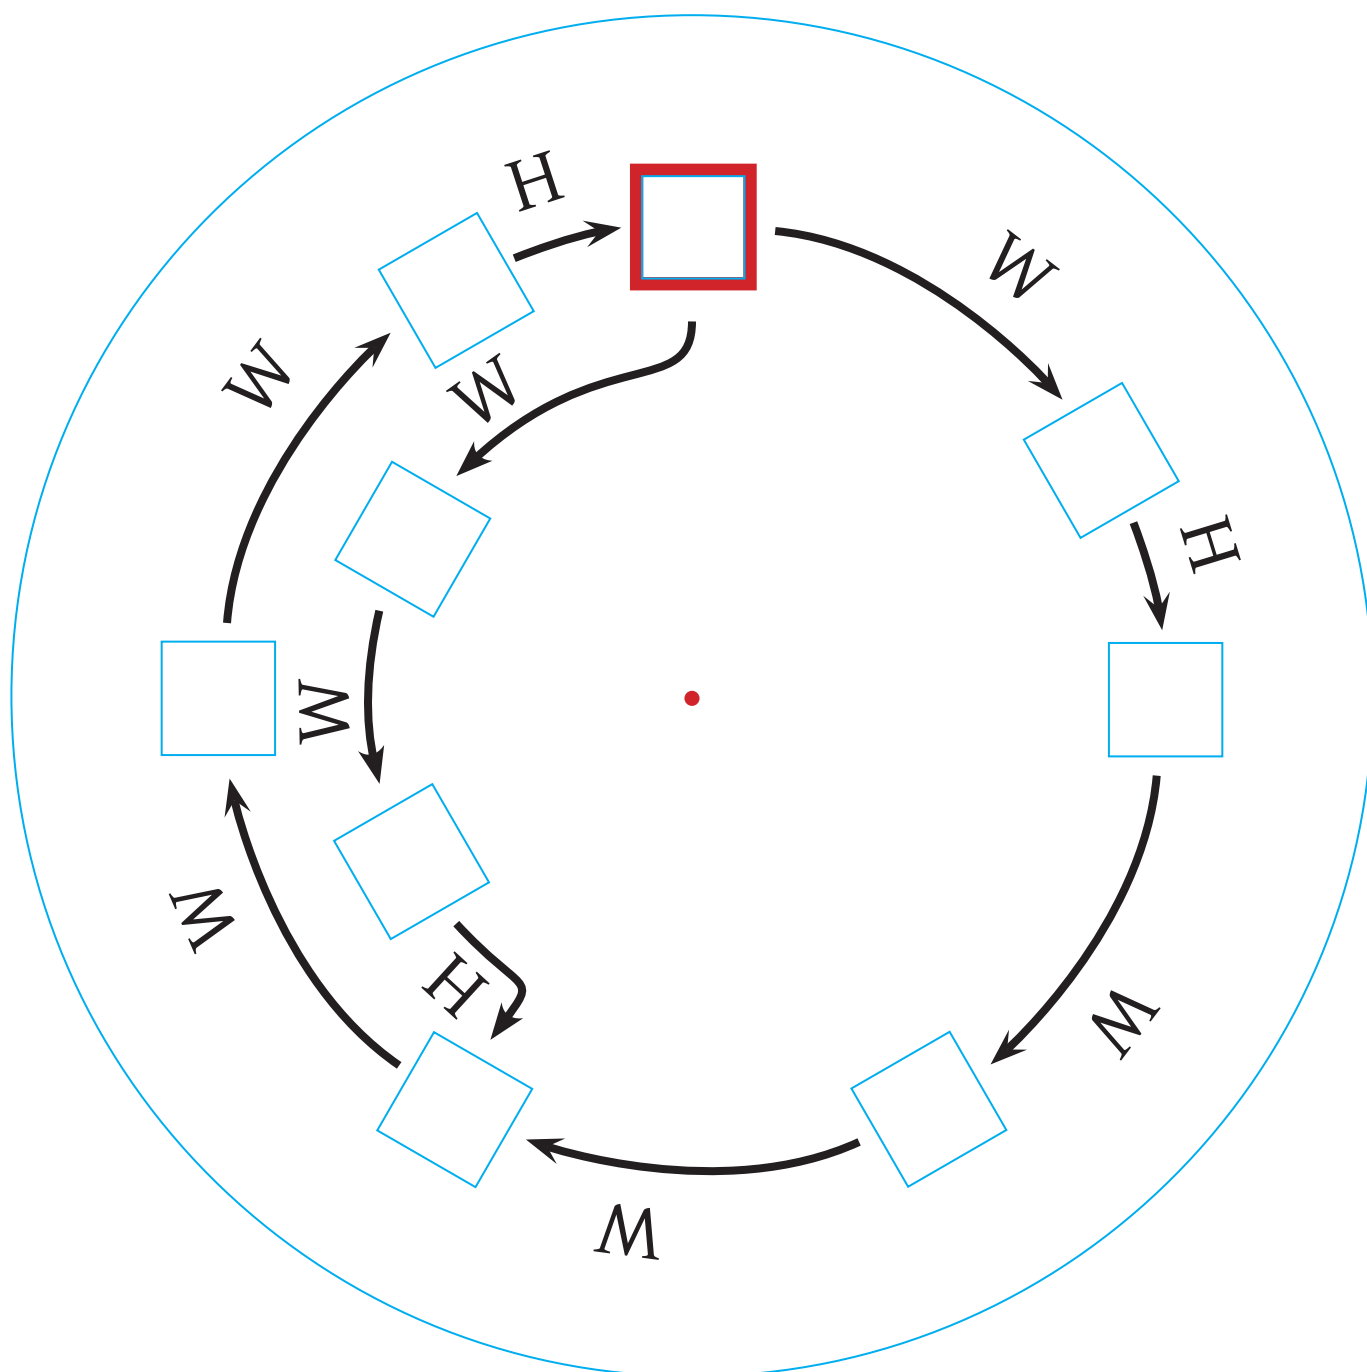

Major scale cheat sheet

Align the base note with the red square.

Print out twice if you want to use with sharp and flat keys. Cut along the blue lines, punch a hole in the middle and combine with one of the note name circles with a clip

Natural minor scale cheat sheet

Align the base note with the red square.

Print out twice if you want to use with sharp and flat keys.

Harmonic minor scale cheat sheet

Align the base note with the red square.

Print out twice if you want to use with sharp and flat keys.

Melodic minor scale cheat sheet

Align the base note with the red square.

Print out twice if you want to use with sharp and flat keys.

Note names flat keys